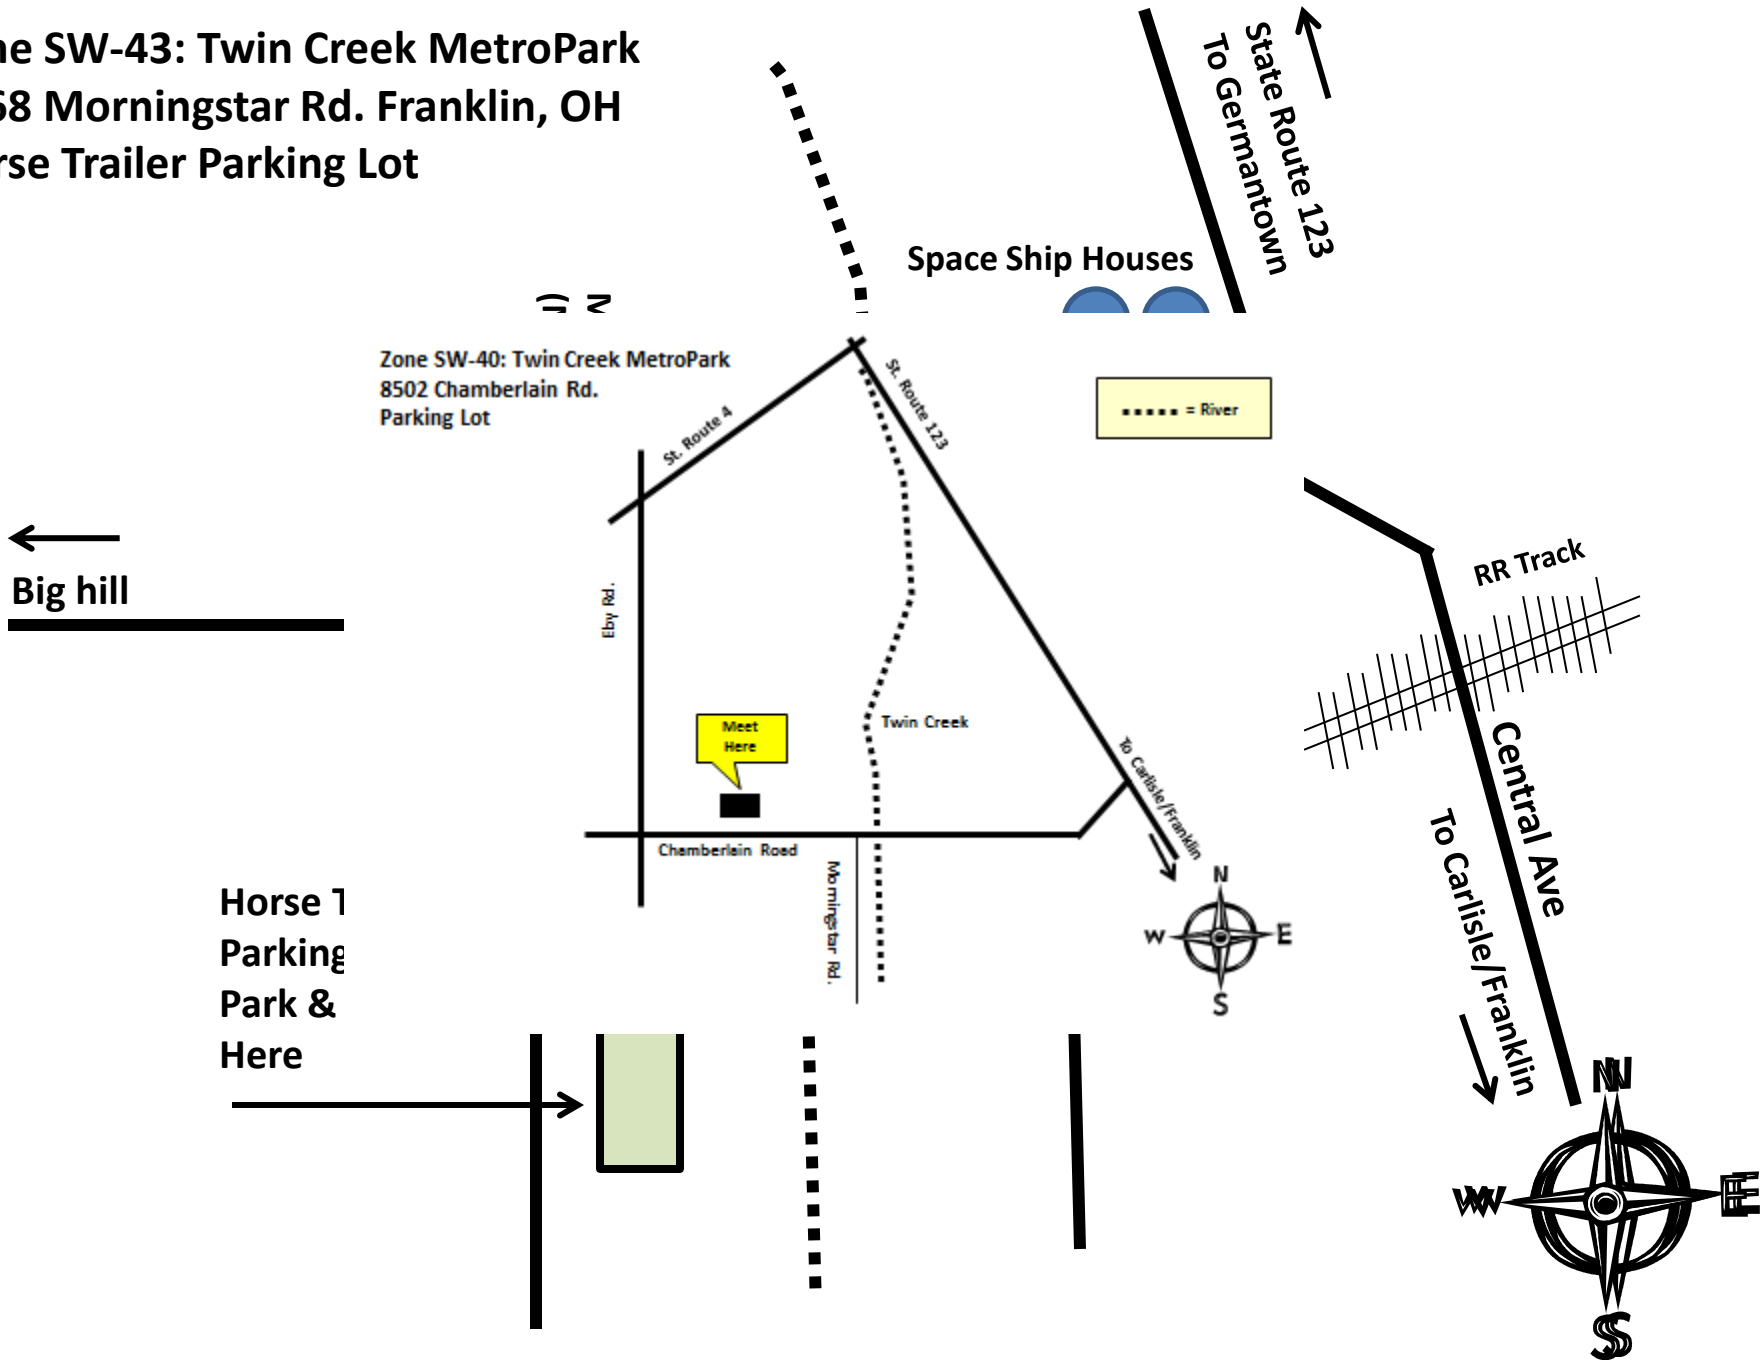

Zone SW-43: Twin Creek MetroPark
8568 Morningstar Rd. Franklin, OH
Horse Trailer Parking Lot

Zone SW-43: Twin Creek MetroPark
8568 Morningstar Rd. Franklin, OH
Horse Trailer Parking Lot

Zone SW-40: Twin Creek MetroPark
8502 Chamberlain Rd.
Parking Lot

Space Ship Houses

To Germantown
State Route 123

..... = River

Big hill

Meet Here

Horse 1
Parking
Park &
Here