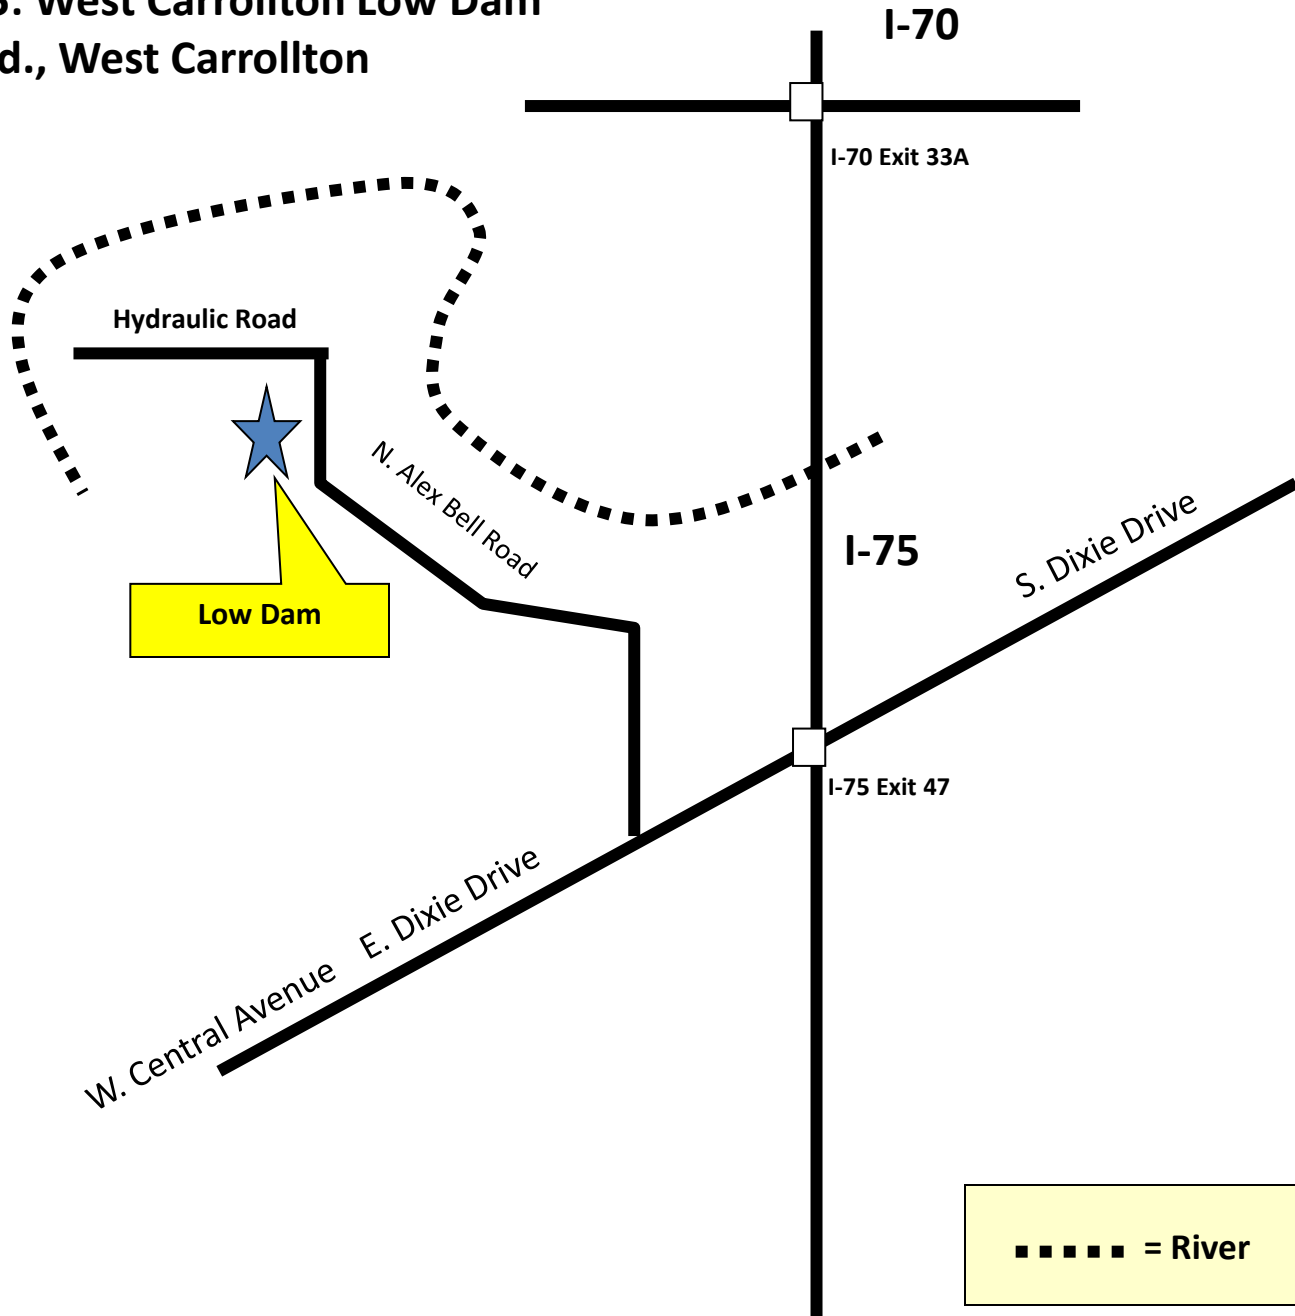

Zone SW-35: West Carrollton Low Dam Hydraulic Rd., West Carrollton

..... = River