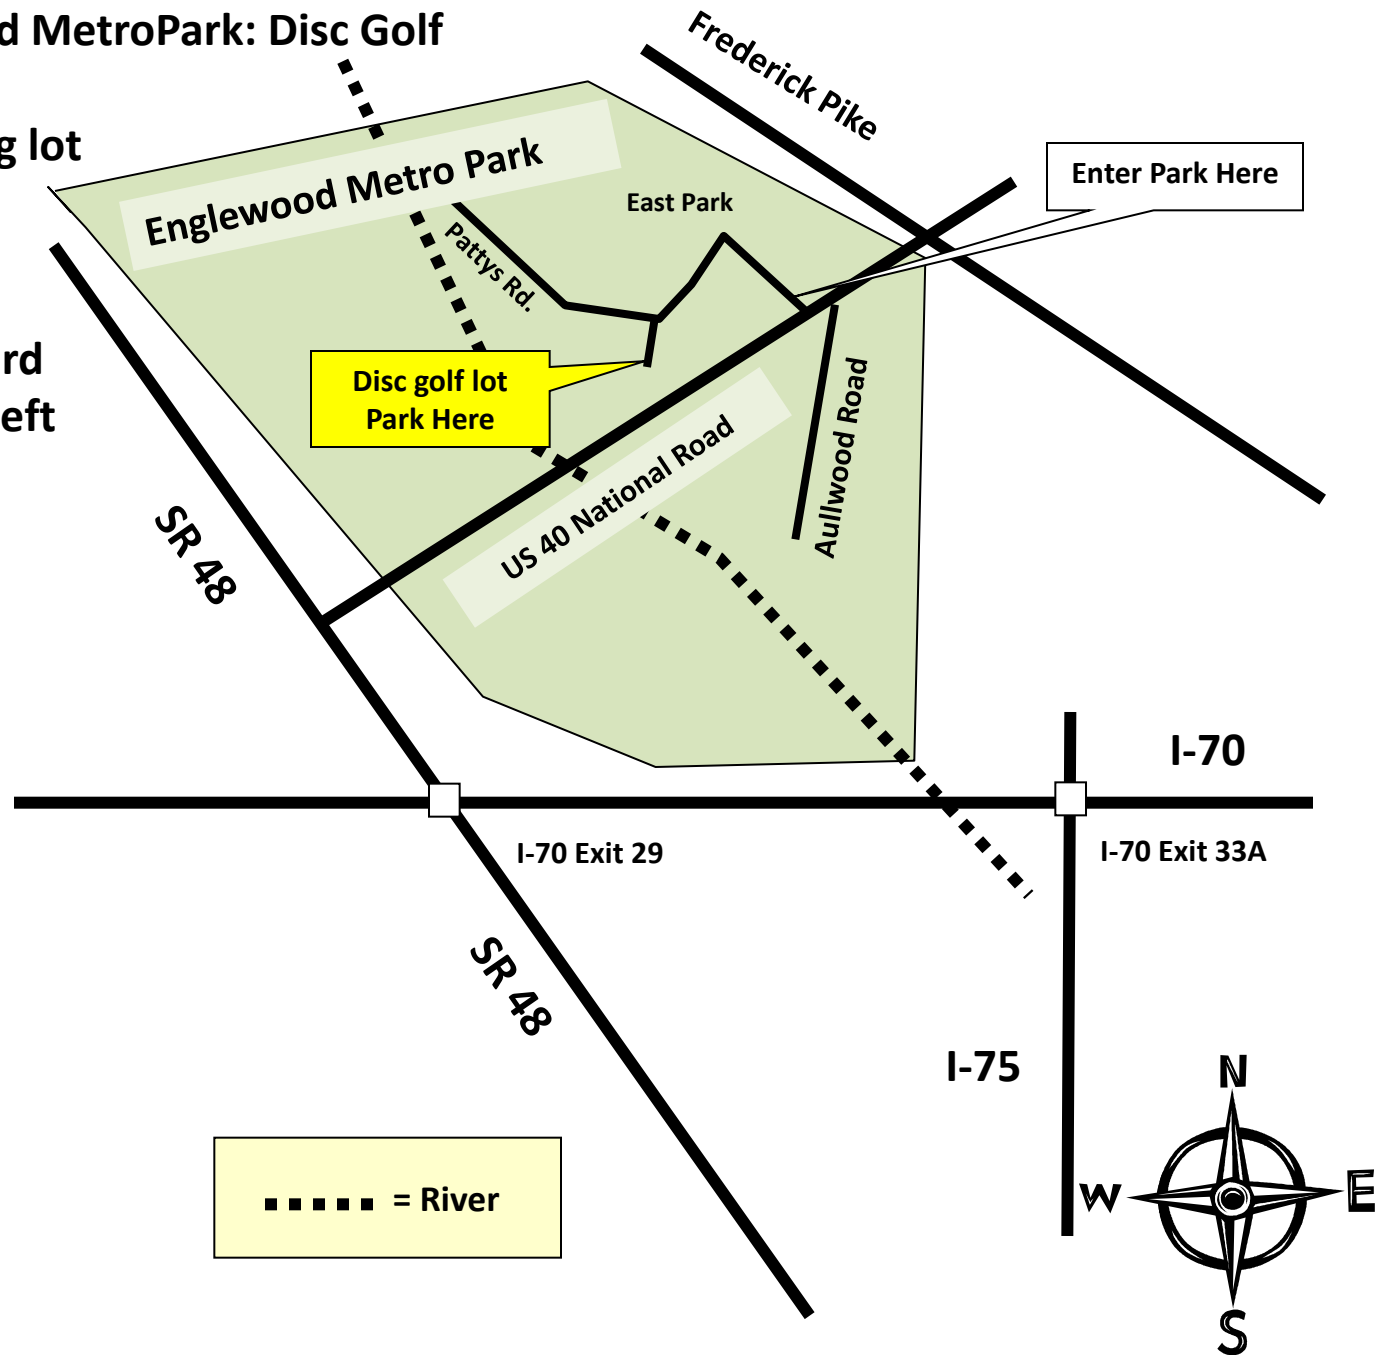

Zone NW-22: Englewood MetroPark: Disc Golf

4361 National Road

Meet in disc golf parking lot

Follow park drive toward disc golf parking, turn left at first stop sign.
Park in disc golf lot.

..... = River