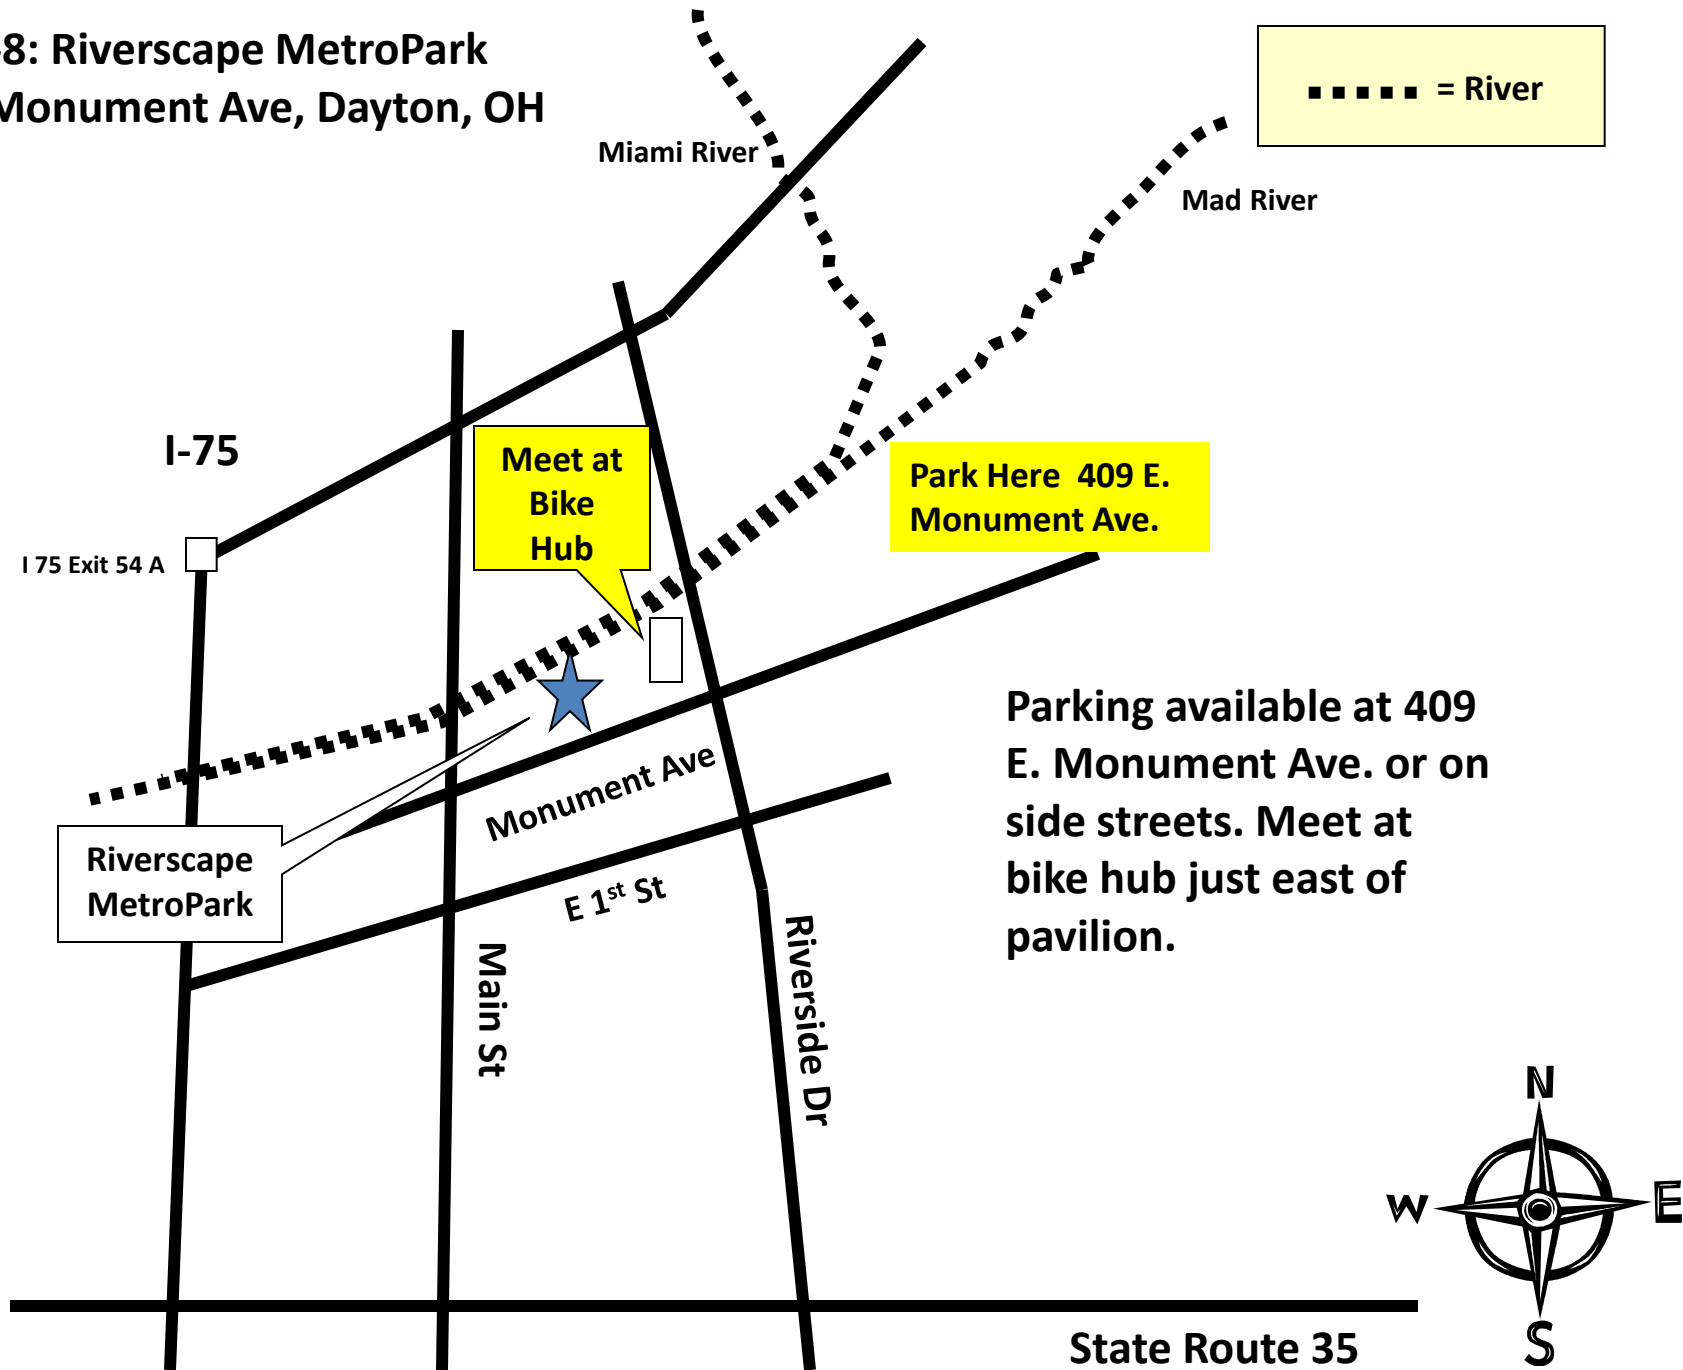

Zone C-8: Riverscape MetroPark

111 E. Monument Ave, Dayton, OH

Parking available at 409 E. Monument Ave. or on side streets. Meet at bike hub just east of pavilion.