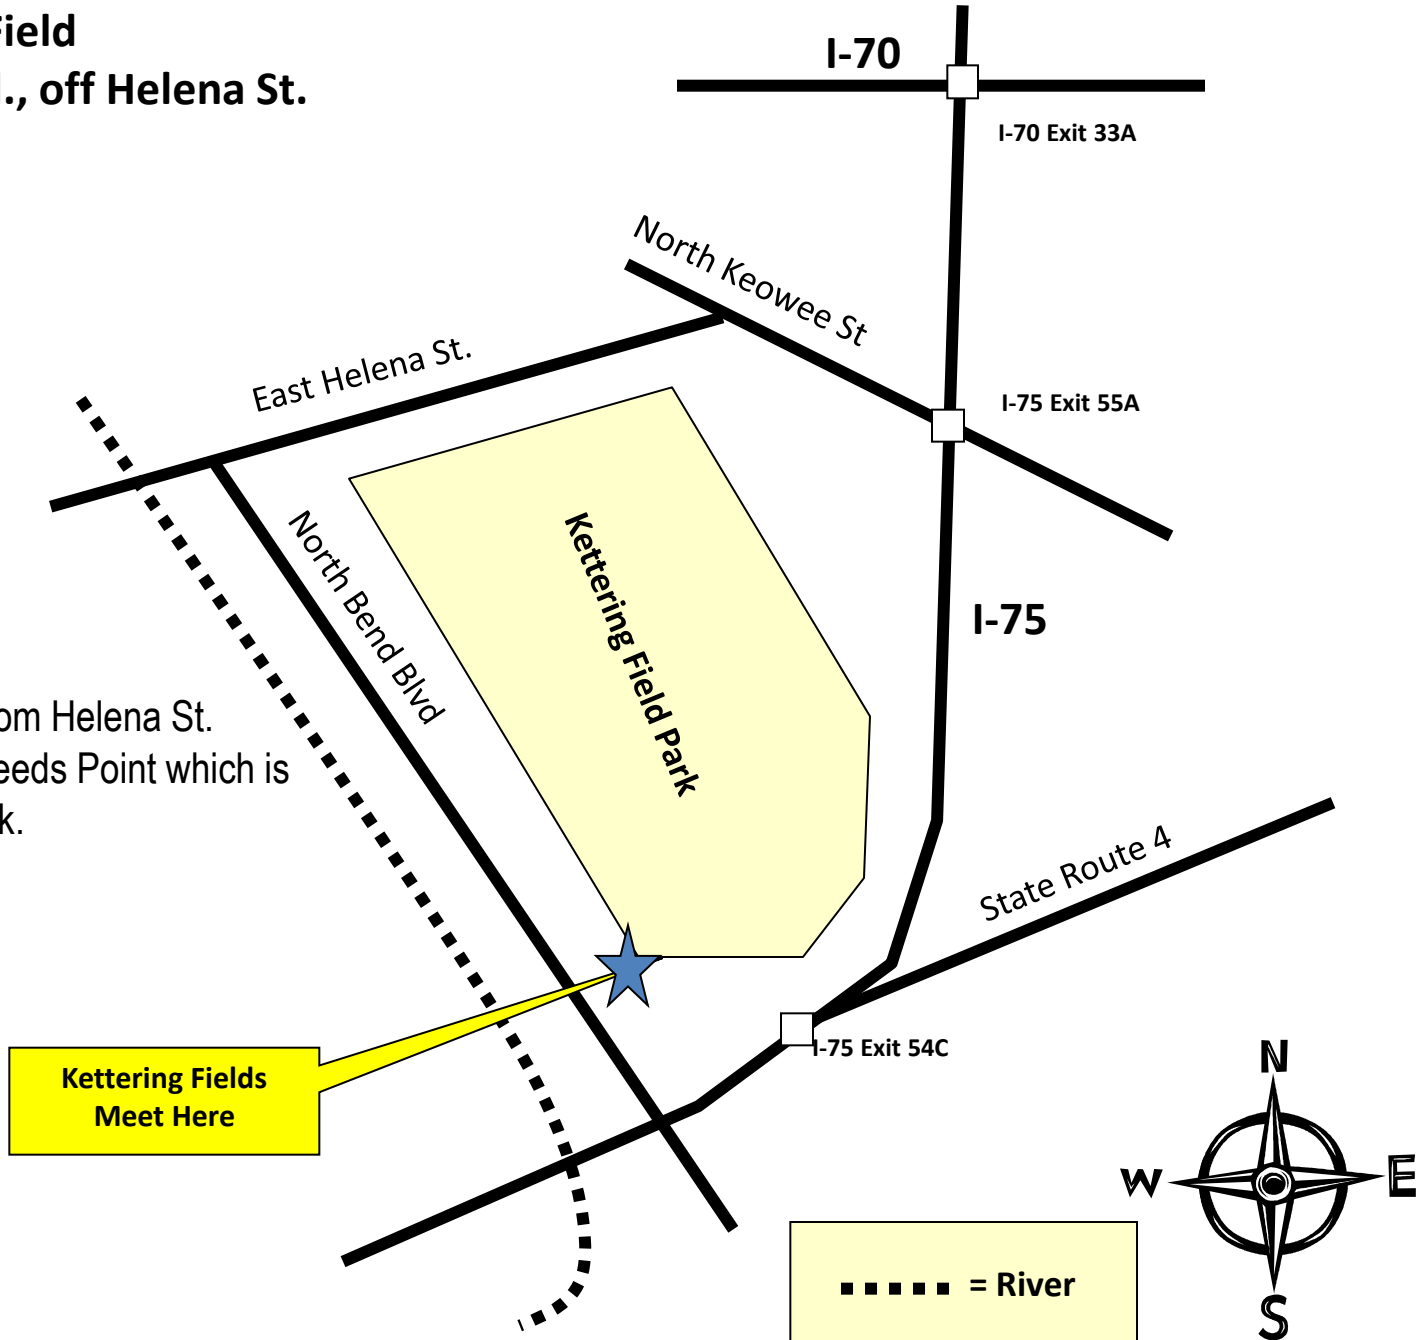

Zone C-4: Kettering Field

444 North Bend Blvd., off Helena St.

Island MetroPark
is here

Access North Bend Blvd. from Helena St.
or from Webster St. near Deeds Point which is
south of Kettering Field Park.

**Kettering Fields
Meet Here**

..... = River