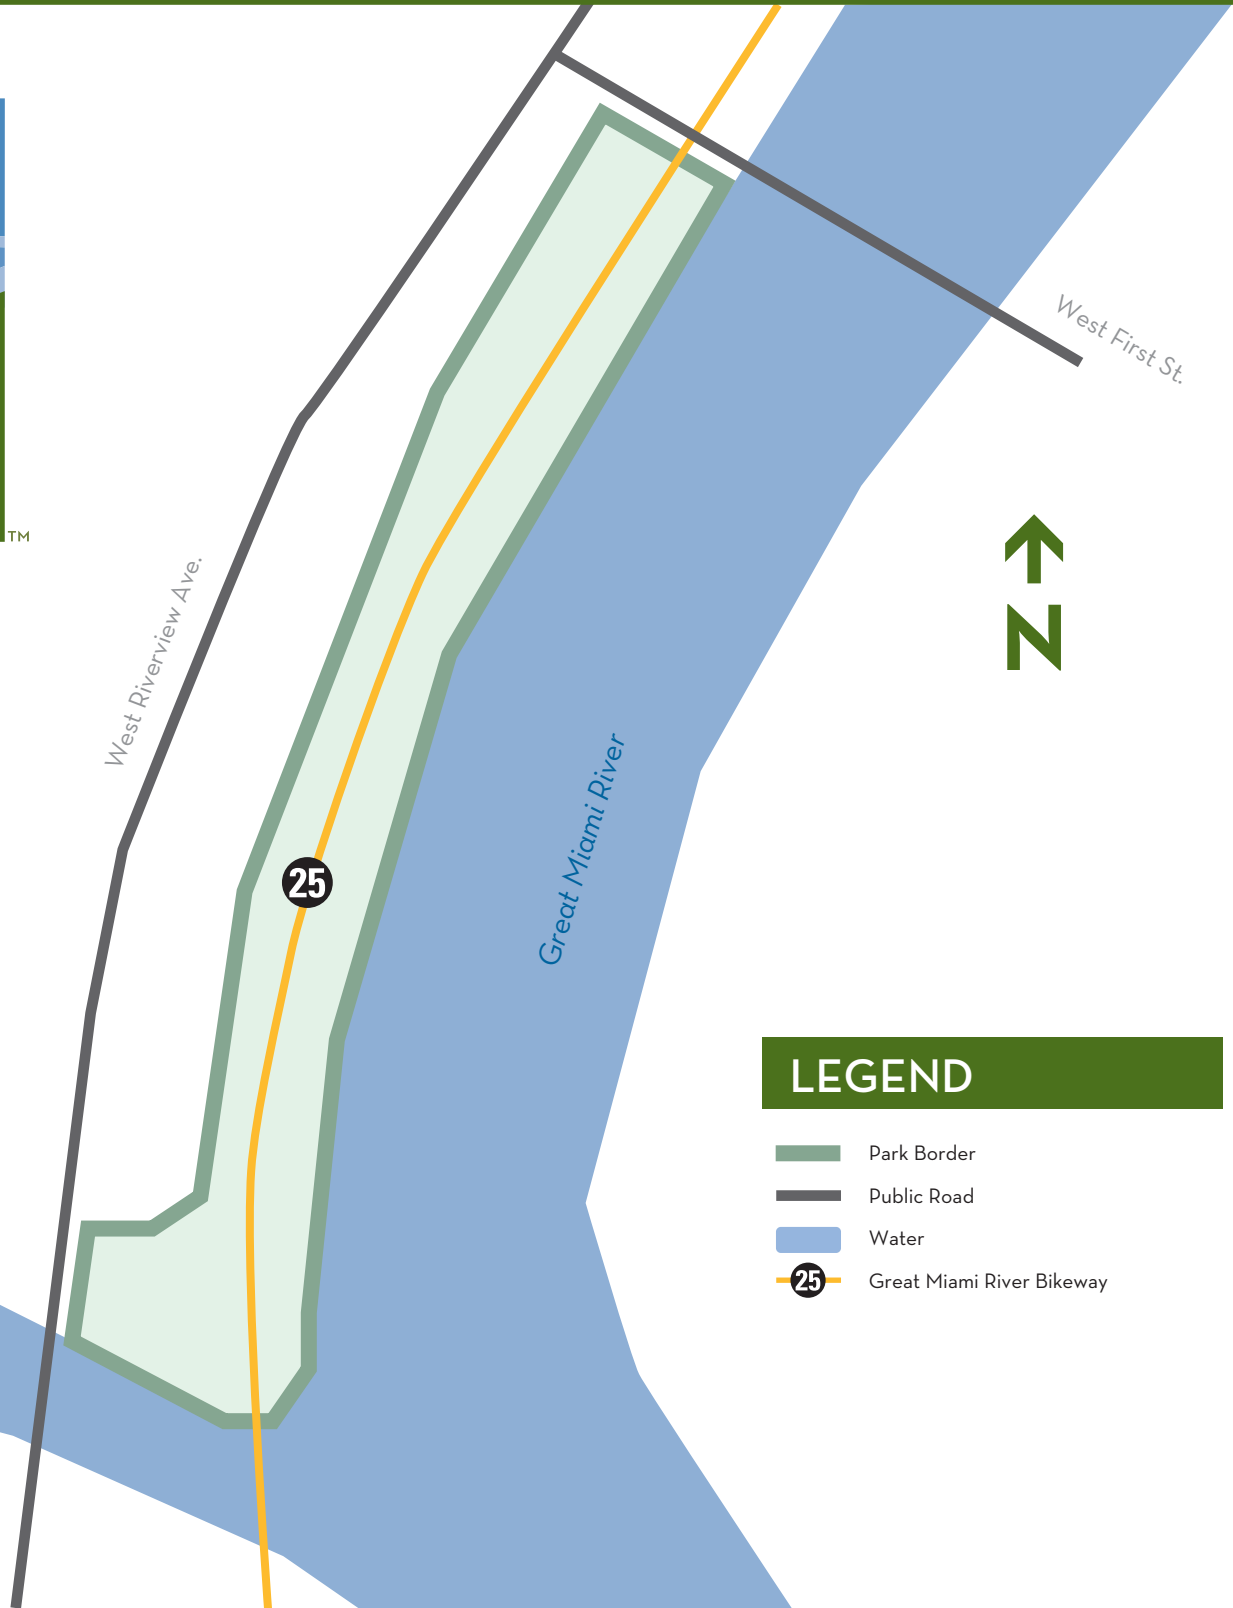

# SUNRISE METROPARK • PARK MAP

## LEGEND

-  Park Border
-  Public Road
-  Water
-  Great Miami River Bikeway