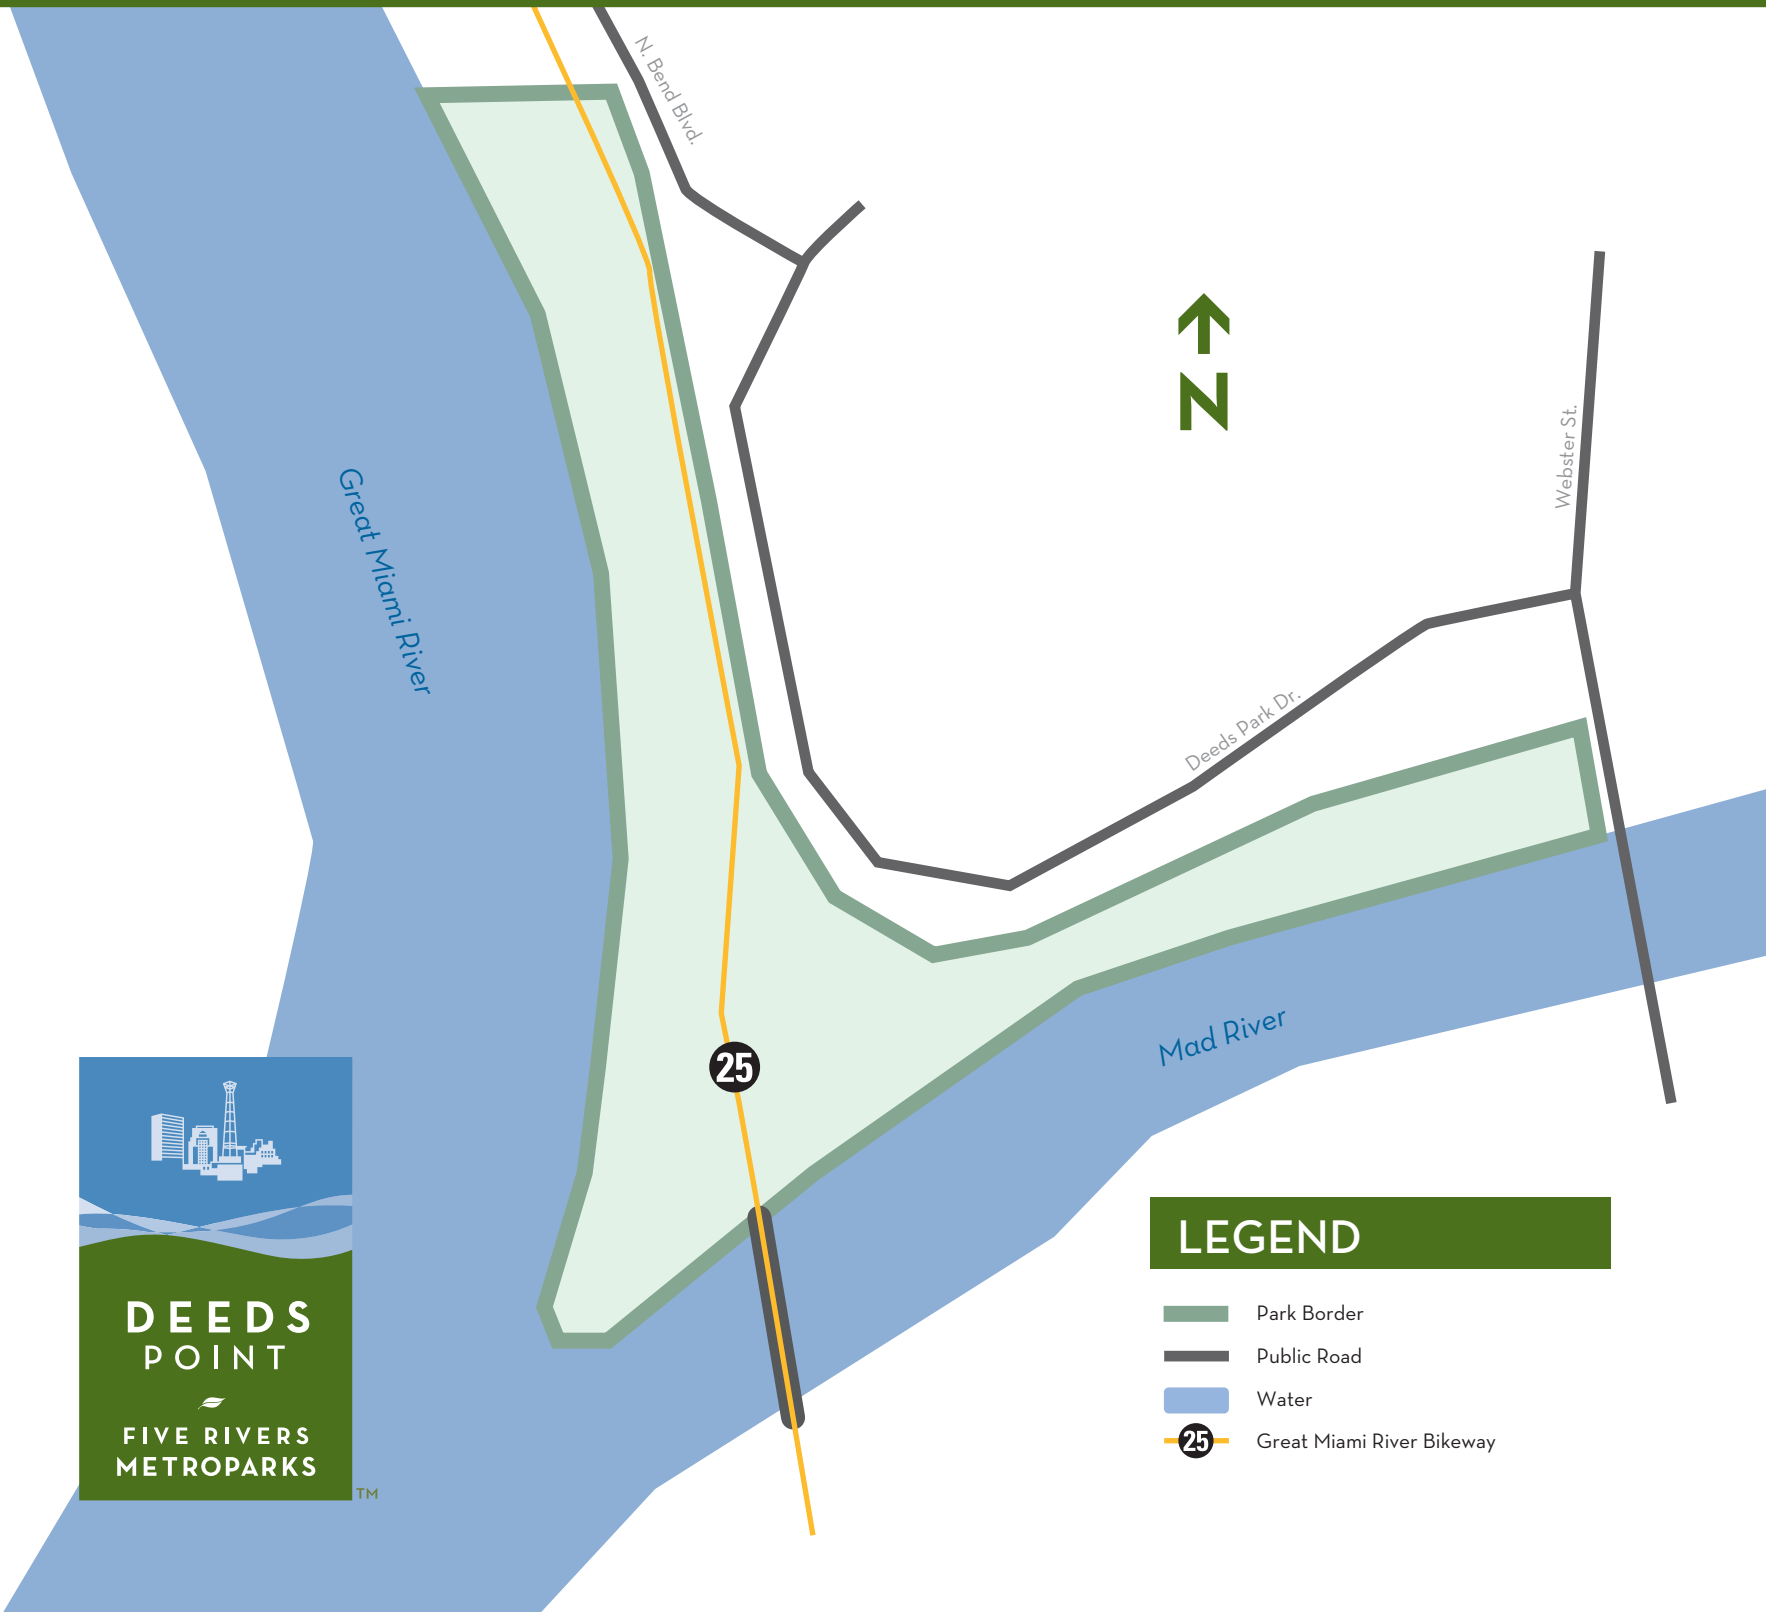

# DEEDS POINT METROPARK • PARK MAP

## LEGEND

-  Park Border
-  Public Road
-  Water
-  Great Miami River Bikeway