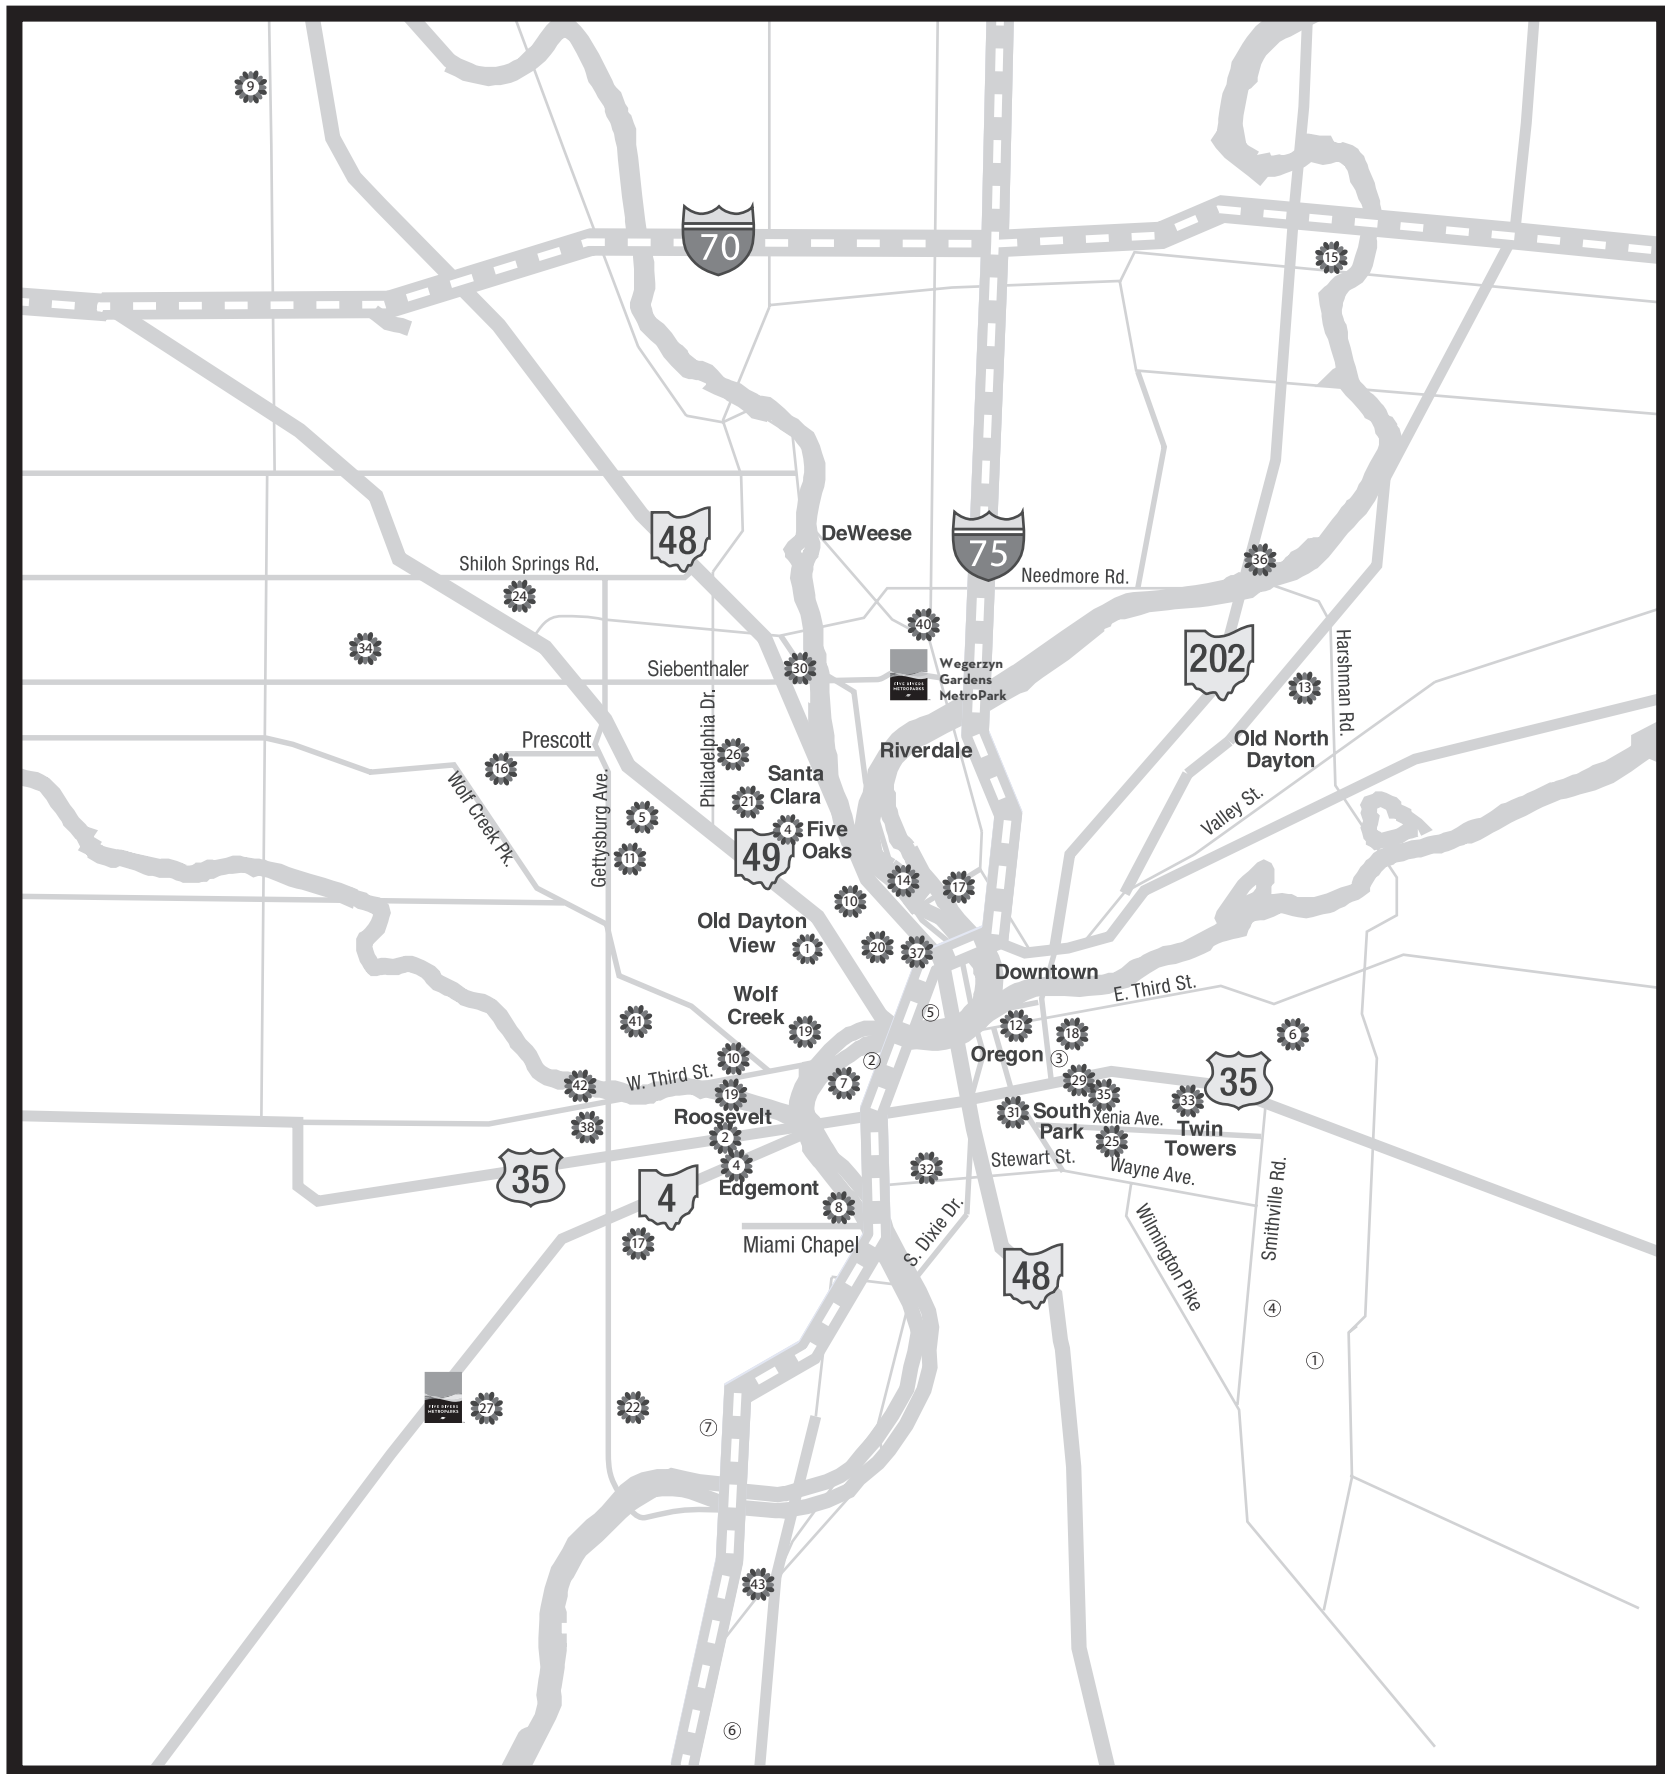

USE THIS MAP TO TAKE A SELF-GUIDED TOUR OF DAYTON'S COMMUNITY GARDENS!

GROW WITH YOUR NEIGHBORS COMMUNITY GARDENS

- 1. Ada Hall Community Garden**
40 Holt St (next to the House of the People)
raised beds
- 2. Adelite Community Garden (Ohio Housing Task Force)**
326 Adelite Ave
raised beds
- 3. Boys & Girls Club**
1828 W. Stewart St.
raised beds
- 4. Carrick's Corner**
300 Delaware Ave (at Richmond)
pocket park, raised beds
- 5. College Hill Community Garden**
1 Lanewood Dr (E off Parkhill to dead end)
vegetable garden
- 6. Community United Methodist**
339 Meyer Ave
vegetable garden
- 7. Dakota Center Garden**
33 Barnett St (entrance on W. 5th St)
children's vegetable garden
- 8. Edgemont Solar Garden**
919 Miami Chapel Rd
vegetable garden, greenhouse & plant sales
- 9. Englewood Square Apartments**
150 Chris Dr., Englewood
raised beds
- 10. EJ Brown School**
31 Willowood Dr
raised beds
- 11. Founders Family Center Garden**
3805 Kings Hwy
vegetable garden
- 12. Garden Station**
509 E 4th St
art park, raised beds
- 13. Good Shepherd Community Garden**
2661 Harshman Rd, Riverside
vegetable garden
- 14. Green Meadows Community Garden**
129 N Orchard Ave
vegetable garden
- 15. Greenthumb Community Garden at Aldersgate United Methodist**
5464 Old Troy Pike
raised beds
- 16. Greenwich Village Community Garden**
Prescott W (off Gettysburg) to dead end-
vegetable garden
- 17. Highview Hills Community Garden**
3103 Ralliston Ave
vegetable garden
- 18. Huffman Historic Community Garden**
24-28 Centre St.
raised beds
- 19. Little Eden Park & Community Garden**
407 N Paul Laurence Dunbar St
pocket park, raised beds