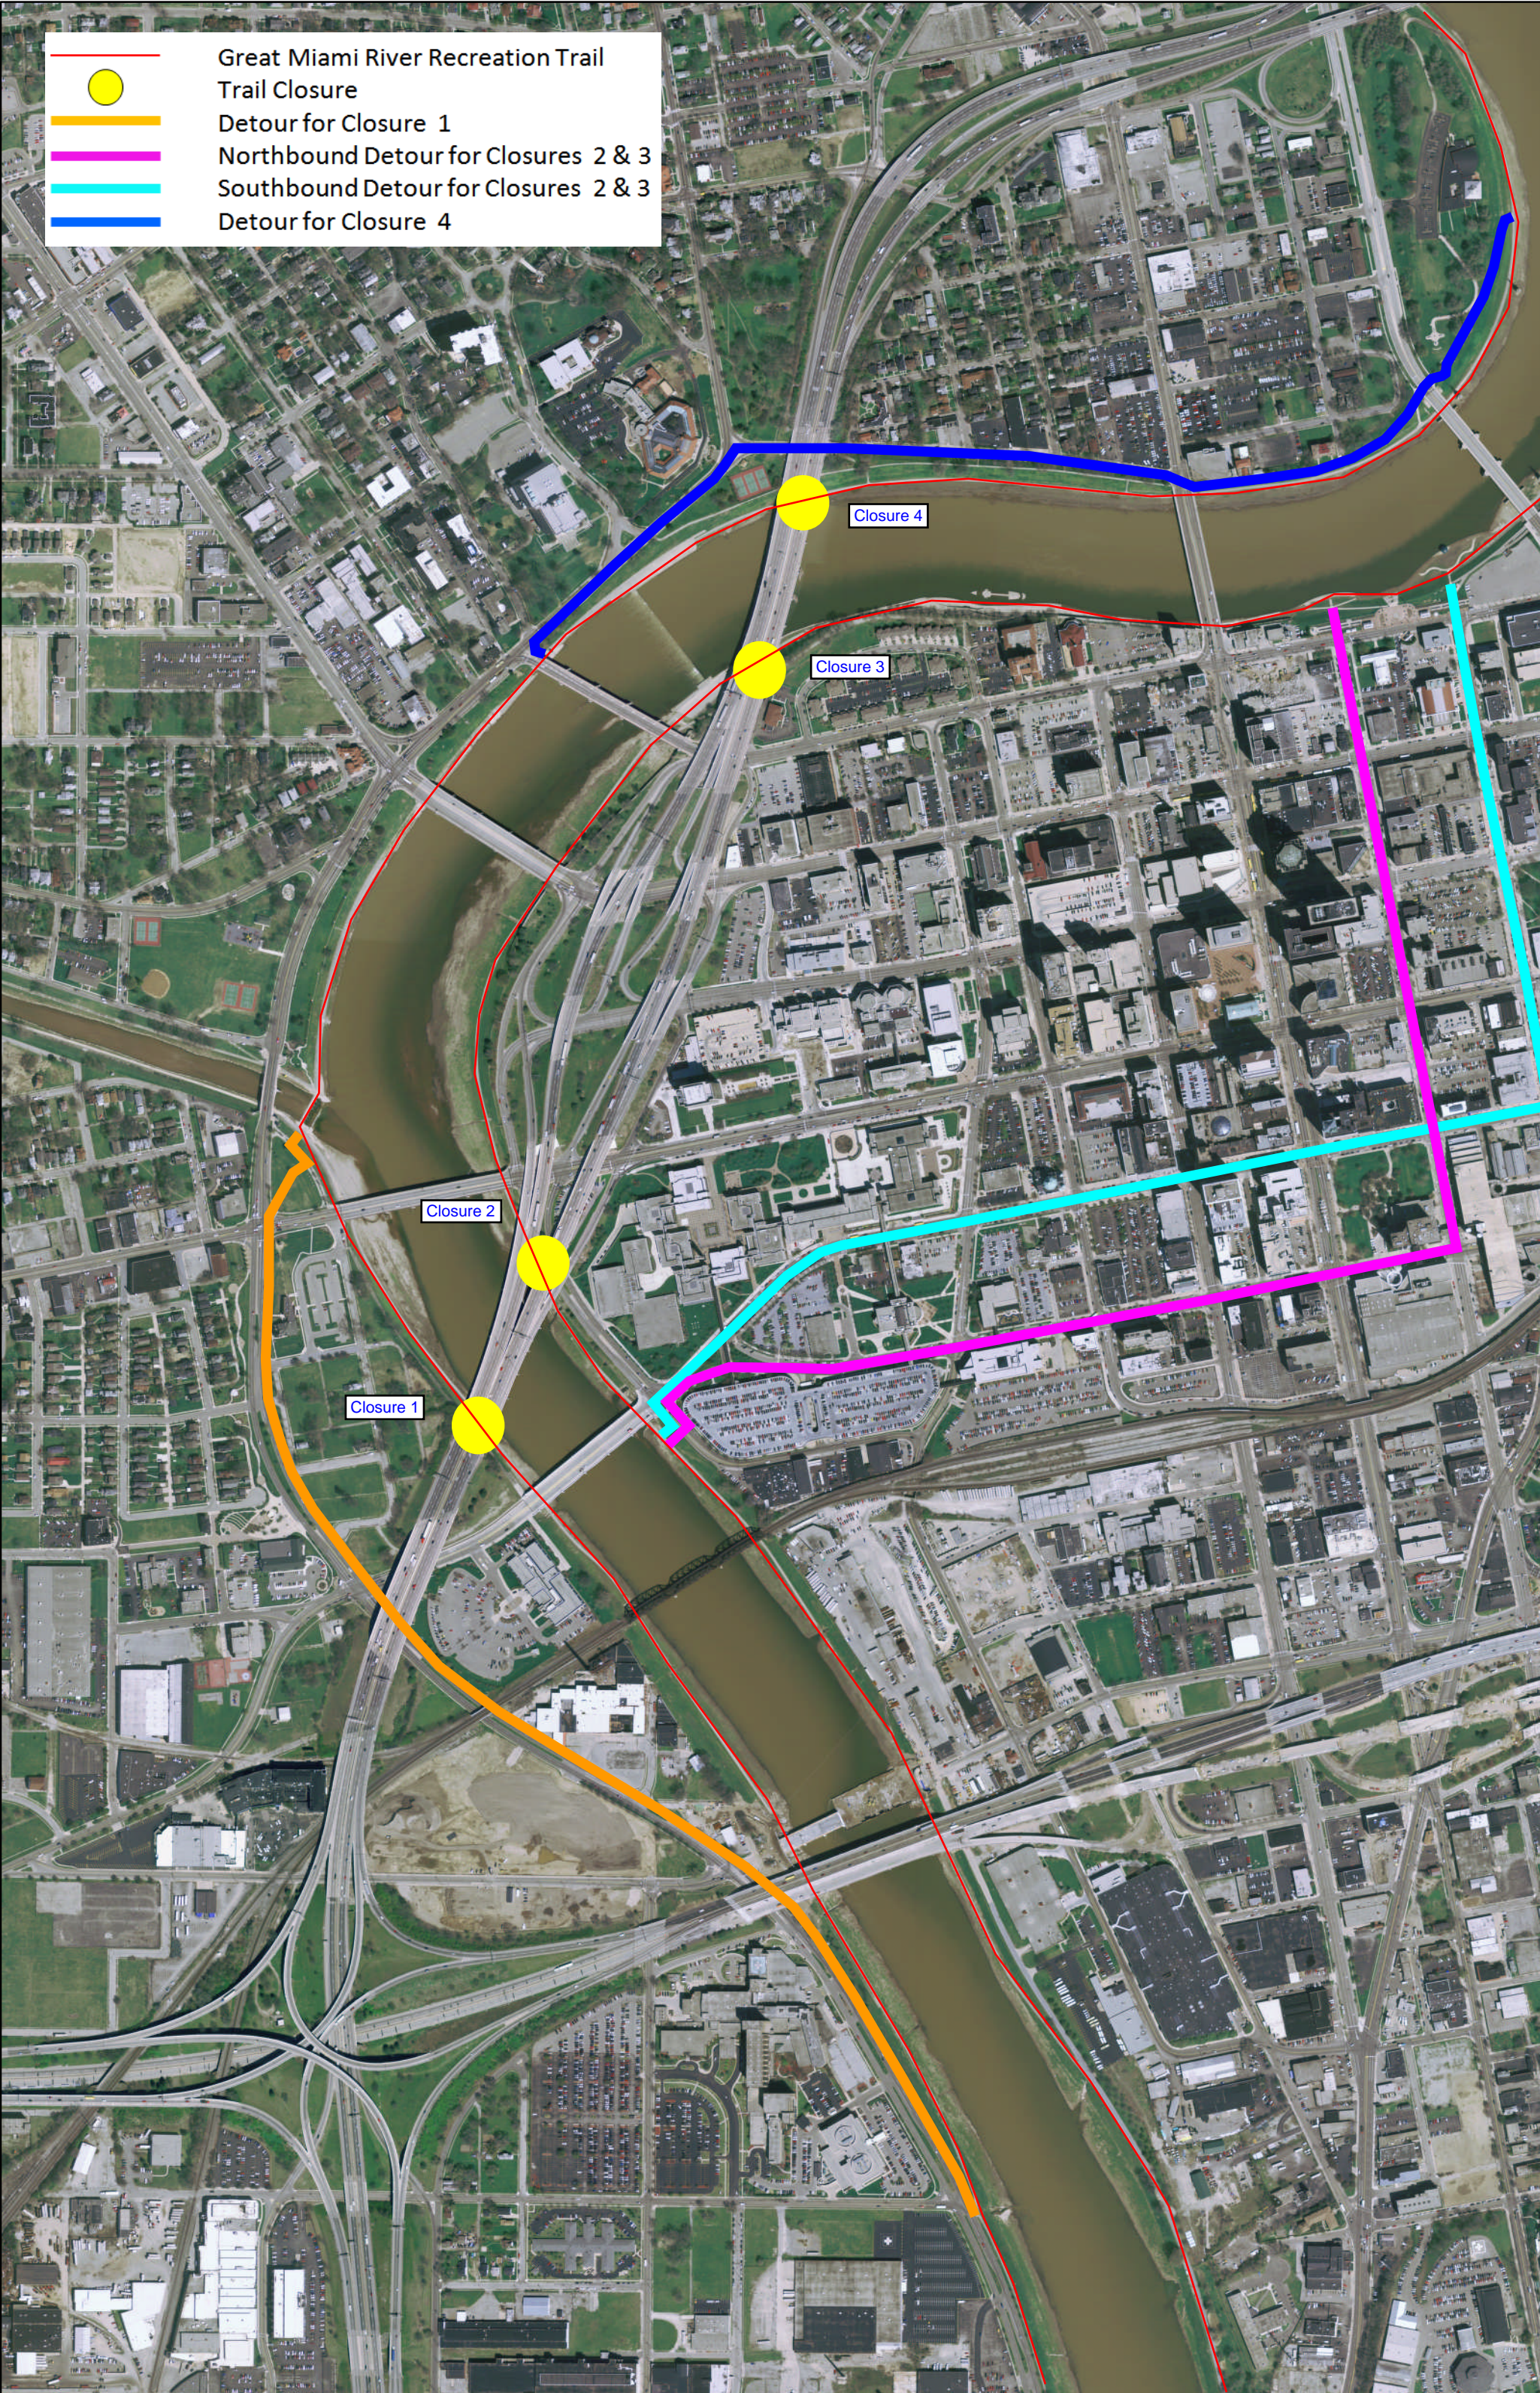

Great Miami River Recreation Trail  
Trail Closure

- Detour for Closure 1
- Northbound Detour for Closures 2 & 3
- Southbound Detour for Closures 2 & 3
- Detour for Closure 4

Closure 1

Closure 2

Closure 3

Closure 4