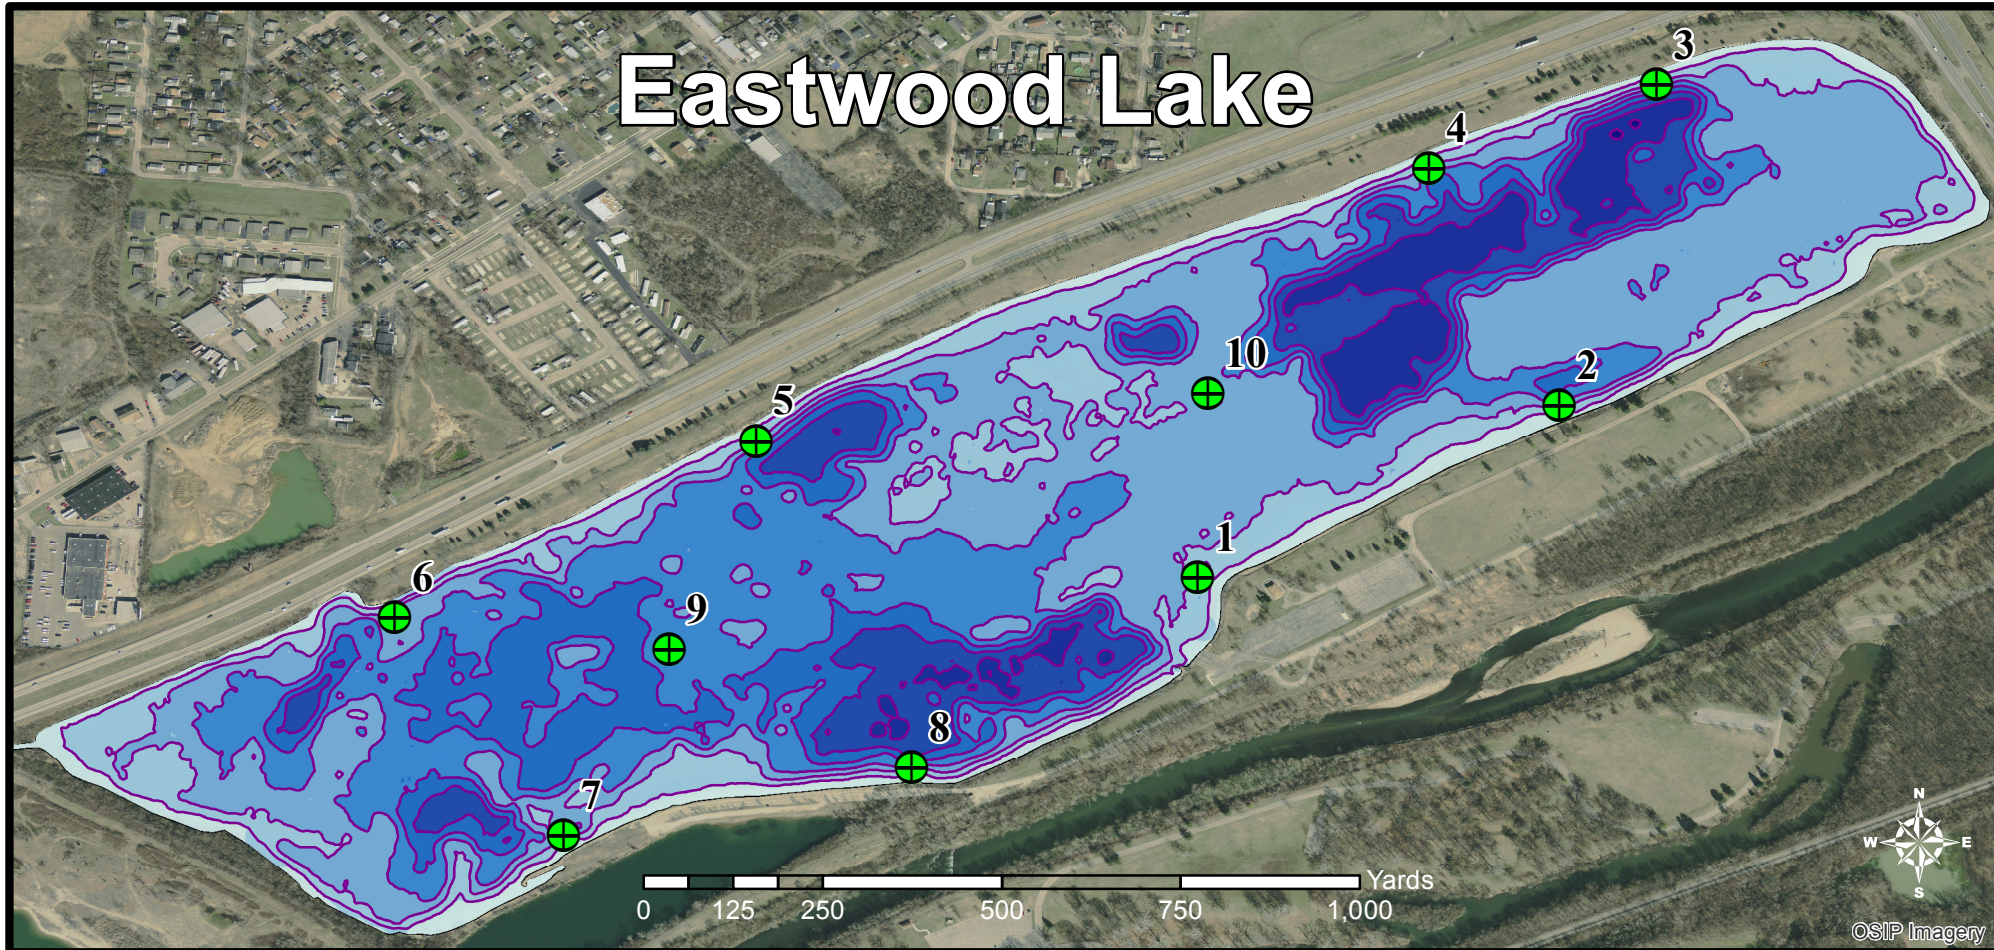

Eastwood Lake

Fish Attractor Locations

Number	Latitude	Longitude
1	39.785733	-84.135200
2	39.787700	-84.131050
3	39.791383	-84.129933
4	39.790417	-84.132550
5	39.787295	-84.140270
6	39.785267	-84.144417
7	39.782767	-84.142483
8	39.783550	-84.138483
9	39.784900	-84.141267
10	39.787842	-84.135087

Legend

Attractor Locations

Depths

- 0.1 - 5 FT
- 5.1 - 10 FT
- 10.1 - 15 FT
- 15.1 - 20 FT
- 20.1 - 25 FT
- 25.1 - 30 FT
- 30.1 - 35 FT
- 35.1 - 40 FT